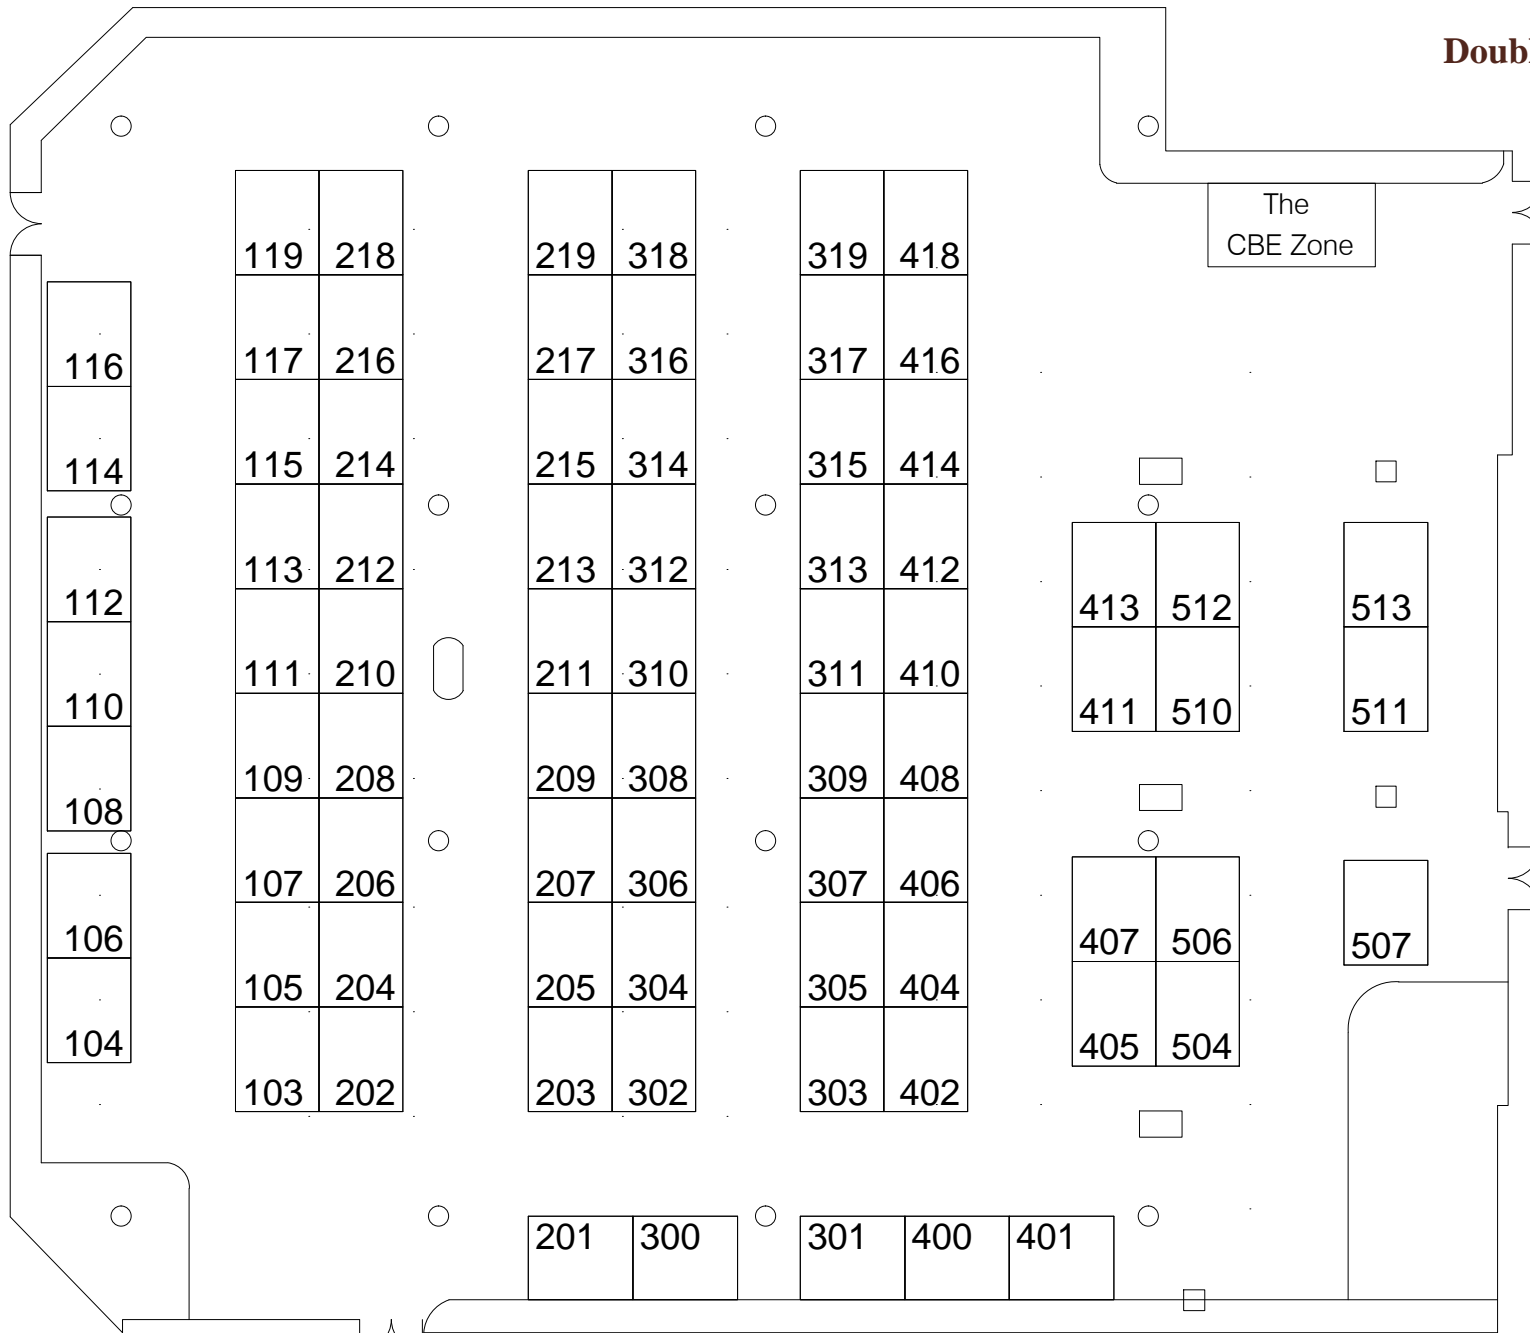

Craft Beverage Expo
 2017
DoubleTree by Hilton Portland
 Exhibit Hall
 Portland, Oregon

ENTRANCE

The
CBE Zone